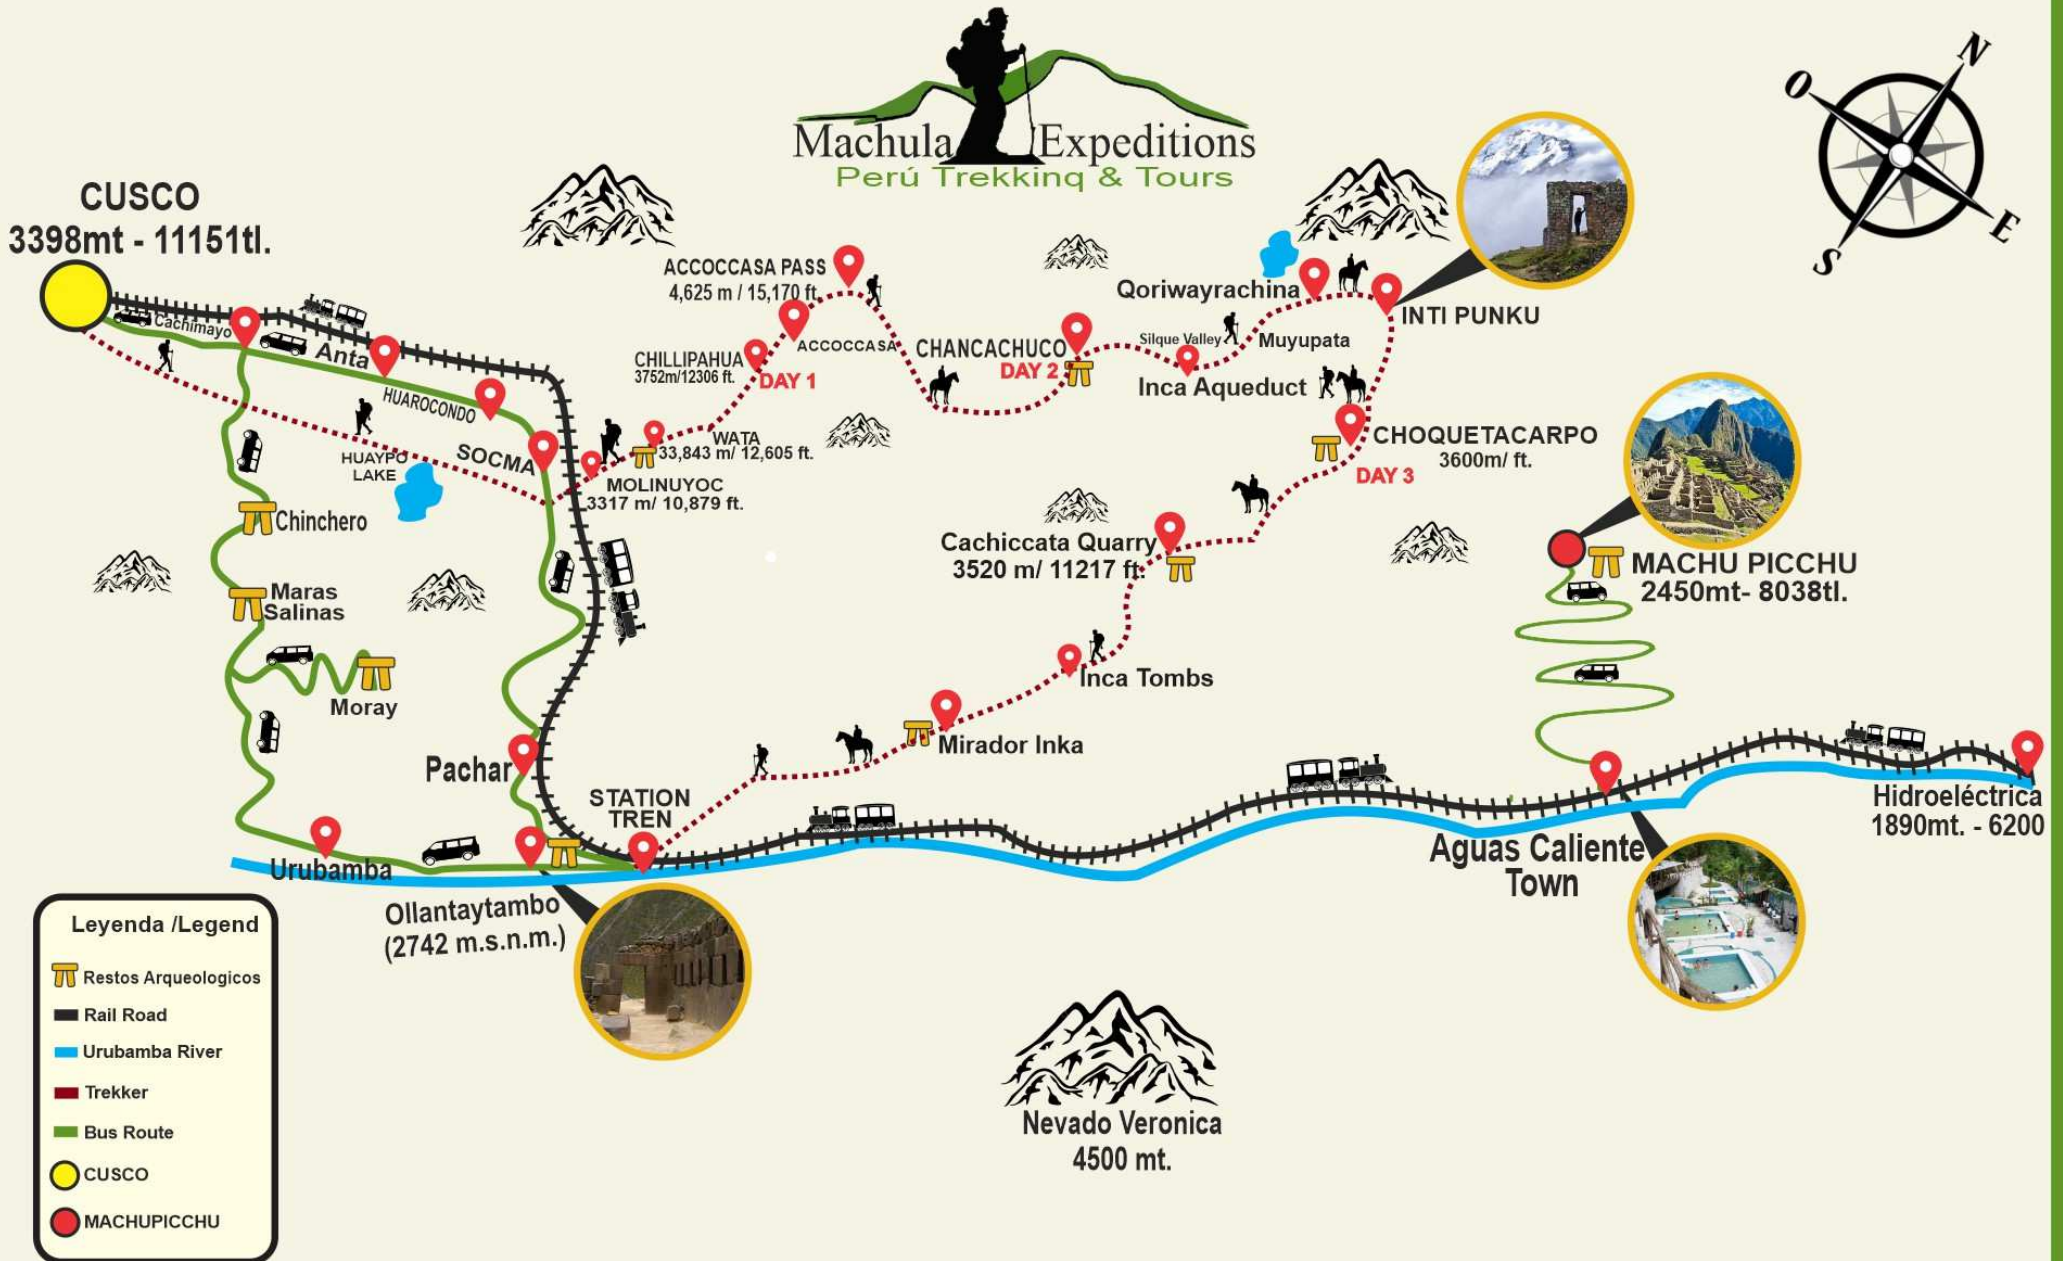

MOONSTONE TREK TO MACHU PICCHU

MOONSTONE TREK MAP

Machula Expeditions | Inca Quarry Trek Specialist

<https://www.machulaexpeditions.com/inca-quarry-trail/moonstone-hiking-trek-inca-quarry-trail-to-machu-picchu-5-days>